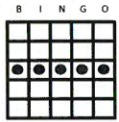

#1

- Regular Bingo
- Red
- \$200

#3

- Coverall + Red, White & Blue
- Aqua
- \$500

#5

- Double Bingo
- Orange
- \$200

#2

- Hardway Bingo
- Blue Striped
- \$200

#4

Early Birds 1:30pm

9 on 9 Paper or 18 - Electronic Cards: \$20.00

- Regular Bingo
- Pink
- \$750

#1

- Regular Bingo
- Gray
- \$750

#4

- Letter "X"
- Orange
- \$750

#7

- Double Bingo
- Aqua
- \$750

#2

- Inside Picture Frame
- Olive
- \$750

#5

- Regular Bingo
- Violet
- \$750

#8

- Double Bingo
- Brown
- \$750

#3

- Six Pack anywhere
- Blue
- \$750

#6

- Coverall + Red, White & Blue
- Green
- \$1,199

#9

**In order to purchase a box for this session you must be purchasing a box for the main session.*