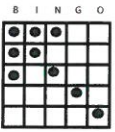

#2

- Takes 2 to Tango
- Green
- \$3000

#3

- Hardway Bingo
- Yellow
- \$1199

#4

- Heart
- Pink
- \$3000

#5

- Double Hardway
- Gray
- \$1199

#6

- X'S and O'S
- Olive
- \$3000

#7

- Crazy "L"
- Brown
- \$1199

#8

- SOARING STAR & *SUPER SPIN!
- Red w/Red Extra's
- \$1199

#9

- DOUBLE ACTION
- 33#s or less win \$100,000
- 34#s pays \$10,000
- 35#s pays \$1,000 39#s pays \$600
- 36#s pays \$900 40 & 41#s pays \$500
- 37#s pays \$800 42#s and up pays \$1,199
- 38#s pays \$700

#10

- Cupid's Arrow
- Purple
- \$3000

#11

- Double Hardway Bingo
- Black
- \$1199

#12

- Letter "E"
- Aqua
- \$500, \$600, \$700, \$800, \$900 or \$3000

#13

- **BONANZA**
- 48#s or less win PROGRESSIVE
- 49#s and Up - pays \$1,199

#14

- Diamond
- Blue Striped
- \$1199

#15

- "F" for February
- Orange Striped
- \$1199

#16

- Double Bingo
- Green Striped
- \$1199

#17

- Rose
- Yellow Striped
- \$3000