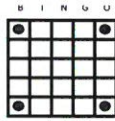

- •Regular Bingo
- •Pink
- •$750

#1

- •Regular Bingo
- •Gray
- •$750

#4