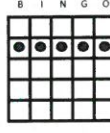

ELECTRONIC

\$180 - 50 cards

Also includes:

3-Four Leaf Clover cards, 3-Bonanzas cards, 1-Double Action

Add 30 cards for \$30!

Paper & Electronic Extras

- Paper Packet.....\$20
- Four Leaf Clover.....\$4
- Double Action.....\$5
- Bonanza.....\$2
- Red, White, & Blue.....\$4

Enjoy a free Sausage & Sauerkraut dog and bag of chips!

(While supplies last)

FIVE GUESTS WILL WIN A 'POT OF GOLD' worth \$500!

More chances to win fabulous prizes!

- Double Bingo
- Blue
- \$1199

#1

- "G" for GREEN
- Orange
- \$3000

#2

- Hardway Bingo
- Green
- \$1199

#3

- Double Bingo
- Yellow
- \$1199

#4

- Beer Mug
- Pink
- \$3000

#5

- FOUR LEAF CLOVER
- White
- \$7,777

#6

- Hardway Bingo
- Gray
- \$1199

#7

- Double Bingo
- Olive
- \$1199

#8

- Letter "E"
- Brown
- \$500, \$600, \$700, \$800, \$1000 or \$3000

#9

- Double Bingo
- Red
- \$1199