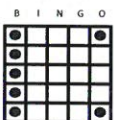

- Regular Bingo
- Purple
- \$200

#1

- Regular Bingo
- Red
- \$200

#3

- Coverall + Red, White, & Blue
- Aqua
- \$500

#5

- Double Bingo
- Orange
- \$200

#2

- Hardway Bingo
- Blue Striped
- \$200

#4

Early Birds 1:30pm

9 - Paper Cards: \$20.00 18 - Electronic Cards: \$20.00

- Regular Bingo
- Pink
- \$750

#1

- Regular Bingo
- Gray
- \$750

#4

- Letter "X"
- Orange
- \$750

#7

- Double Bingo
- Aqua
- \$750

#2

- Inside Picture Frame
- Olive
- \$750

#5

- Double Bingo
- Violet
- \$750

#8

- Double Bingo
- Brown
- \$750

#3

- Six Pack anywhere
- Blue
- \$750

#6

- Coverall + Red, White, & Blue
- Green
- \$1,199

#9

1-888-7-EAGLE-7

WWW.SOARINGEAGLECASINO.COM