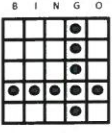

#2

- Hardway Bingo
- Green
- \$1199

#3

- Double Bingo
- Yellow
- \$1199

#4

- Beer Mug
- Pink
- \$3000

#5

- FOUR LEAF CLOVER
- White
- \$7,777

#6

- Hardway Bingo
- Gray
- \$1199

#7

- Double Bingo
- Olive
- \$1199

#8

- Letter "E"
- Brown
- \$500, \$600, \$700, \$800, \$1000 or \$3000

#9

- Double Bingo
- Red
- \$1199

#10

- Crazy "L"
- Purple
- \$1199

#11

- DOUBLE ACTION
- 33#s or less win \$100,000
- 34#s pays \$10,000
- 35#s pays \$1,000 39#s pays \$600
- 36#s pays \$900 40#s pays \$500
- 37#s pays \$800 41#s and up pays \$1199
- 38#s pays \$700