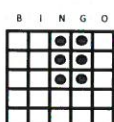

- Hardway Bingo
- Blue Striped
- \$200

#4

Early Birds 1:30pm

9 - Paper Cards: \$20.00 18 - Electronic Cards: \$20.00

- Regular Bingo
- Pink
- \$750

#1

- Regular Bingo
- Gray
- \$750

#4

- Letter "X"
- Orange
- \$750

#7

- Double Bingo
- Aqua
- \$750

#2

- Inside Picture Frame
- Olive
- \$750

#5

- Double Bingo
- Violet
- \$750

#8

- Double Bingo
- Brown
- \$750

#3

- Six Pack anywhere
- Blue
- \$750

#6

- Coverall + Red, White, & Blue
- Green
- \$1,199

#9

1-888-7-EAGLE-7

WWW.SOARINGEAGLECASINO.COM