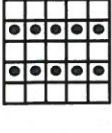

#12

- BONANZA
- 48#s or less win PROGRESSIVE
- 49#s and up pays \$1,199

#13

- Gold Coin
- Black
- \$3000

#14

- Inside Picture Frame
- Aqua
- \$1199

#15

- Big Kite
- Blue Striped
- \$3000

#16

- Double Bingo
- Orange Striped
- \$1199

#17

- Coverall + Red, White, & Blue
- Green Striped
- \$15,000

#18

Rules and Restrictions:

- The following rules are not all inclusive. For a complete list of rules please see an admissions clerk.
- Must be 18 years of age or older to play.
- All cash prizes are divided by the total amount of winners per game.
- Winner must have, and present, valid identification for any prize in excess of \$1,199.
- Winner must possess a valid, SIGNED receipt.
- No splitting or sharing of packets. i.e., any person playing a paper packet or computer MUST have their own receipt. No taking turns daubing paper with anyone.
- A Floor Worker may watch a player's cards for a maximum of two games. If a player is away from their unit for more than two games, their unit will be logged off and the player can re-log in when they return. You must be in the hall to play bingo and get paid for bingo.
- A regular bingo is any straight line or four corners.
- Cell phones and pagers must be turned on vibrate while any bingo session is in play.
- Soaring Eagle Bingo reserves the right to change any rules for any reason without notice.
- IT IS THE PLAYER'S RESPONSIBILITY TO STOP THE CALLER WHEN YOU HAVE A BINGO. Please do not count on your Floor Worker to holler bingo for you. PLEASE HOLLER LOUD!