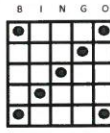

ELECTRONIC

\$180 - 50 cards

Also includes:

3-Four Leaf Clover cards, 3-Bonanzas cards, 1-Double Action

Add 30 cards for \$30!

Paper & Electronic Extras

- Paper Packet.....\$20
- Four Leaf Clover.....\$4
- Double Action.....\$5
- Bonanza.....\$2
- Red, White, & Blue.....\$4

Enjoy a free Sausage & Sauerkraut dog and bag of chips!

(While supplies last)

FIVE GUESTS WILL WIN A 'POT OF GOLD' worth \$500!

More chances to win fabulous prizes!

- Double Bingo
- Blue
- \$1199

#1

- "G" for GREEN
- Orange
- \$3000

#2

- Hardway Bingo
- Green
- \$1199

#3

- Double Bingo
- Yellow
- \$1199

#4

- Beer Mug
- Pink
- \$3000

#5

- FOUR LEAF CLOVER
- White
- \$7,777

#6

- Hardway Bingo
- Gray
- \$1199

#7

- Double Bingo
- Olive
- \$1199

#8

- Letter "E"
- Brown
- \$500, \$600, \$700, \$800, \$1000 or \$3000

#9

- Double Bingo
- Red
- \$1199