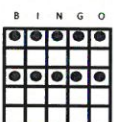

- Hardway Bingo
- Blue Striped
- \$200

#4

Early Birds 1:30pm

9 - Paper Cards: \$20.00 18 - Electronic Cards: \$20.00

- Regular Bingo
- Pink
- \$750

#1

- Regular Bingo
- Gray
- \$750

#4

- Letter "X"
- Orange
- \$750

#7

- Double Bingo
- Aqua
- \$750

#2

- Inside Picture Frame
- Olive
- \$750

#5

- Double Bingo
- Violet
- \$750

#8

- Double Bingo
- Brown
- \$750

#3

- Six Pack anywhere
- Blue
- \$750

#6

- Coverall + Red, White, & Blue
- Green
- \$1,199

#9

1-888-7-EAGLE-7

WWW.SOARINGEAGLECASINO.COM