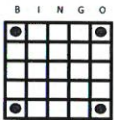

- Regular Bingo
- Purple
- \$200

#1

- Regular Bingo
- Red
- \$200

#3

- Coverall + Red, White, & Blue
- Aqua
- \$500

#5

- Double Bingo
- Orange
- \$200

#2

- Hardway Bingo
- Blue Striped
- \$200

#4

Early Birds 1:30pm

9 - Paper Cards: \$20.00 18 - Electronic Cards: \$20.00

- Regular Bingo
- Pink
- \$750

#1

- Regular Bingo
- Gray
- \$750

#4

- Letter "X"
- Orange
- \$750

#7

- Double Bingo
- Aqua
- \$750

#2

- Inside Picture Frame
- Olive
- \$750

#5

- Double Bingo
- Violet
- \$750

#8

- Double Bingo
- Brown
- \$750

#3

- Six Pack anywhere
- Blue
- \$750

#6

- Coverall + Red, White, & Blue
- Green
- \$1,199

#9

1-888-7-EAGLE-7

WWW.SOARINGEAGLECASINO.COM