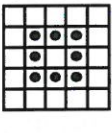

#12

- BONANZA
- 48#s or less win PROGRESSIVE
- 49#s and up pays \$1,199

#13

- Gold Coin
- Black
- \$3000

#14

- Inside Picture Frame
- Aqua
- \$1199

#15

- Big Kite
- Blue Striped
- \$3000

#16

- Double Bingo
- Orange Striped
- \$1199

#17

- Coverall + Red, White, & Blue
- Green Striped
- \$15,000

#18

Rules and Restrictions:

- The following rules are not all inclusive. For a complete list of rules please see an admissions clerk.
- Must be 18 years of age or older to play.
- All cash prizes are divided by the total amount of winners per game.
- Winner must have, and present, valid identification for any prize in excess of \$1,199.
- Winner must possess a valid, SIGNED receipt.
- No splitting or sharing of packets. i.e., any person playing a paper packet or computer MUST have their own receipt. No taking turns daubing paper with anyone.
- A Floor Worker may watch a player's cards for a maximum of two games. If a player is away from their unit for more than two games, their unit will be logged off and the player can re-log in when they return. You must be in the hall to play bingo and get paid for bingo.
- A regular bingo is any straight line or four corners.
- Cell phones and pagers must be turned on vibrate while any bingo session is in play.
- Soaring Eagle Bingo reserves the right to change any rules for any reason without notice.
- IT IS THE PLAYER'S RESPONSIBILITY TO STOP THE CALLER WHEN YOU HAVE A BINGO. Please do not count on your Floor Worker to holler bingo for you. PLEASE HOLLER LOUD!