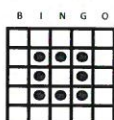

- Hardway Bingo
- Blue Striped
- \$200

#4

Early Birds 1:30pm

9 - Paper Cards: \$20.00 18 - Electronic Cards: \$20.00

- Regular Bingo
- Pink
- \$750

#1

- Regular Bingo
- Gray
- \$750

#4

- Letter "X"
- Orange
- \$750

#7

- Double Bingo
- Aqua
- \$750

#2

- Inside Picture Frame
- Olive
- \$750

#5

- Double Bingo
- Violet
- \$750

#8

- Double Bingo
- Brown
- \$750

#3

- Six Pack anywhere
- Blue
- \$750

#6

- Coverall + Red, White, & Blue
- Green
- \$1,199

#9

1-888-7-EAGLE-7

WWW.SOARINGEAGLECASINO.COM