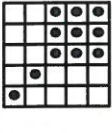

#10

- Crazy "L"
- Purple
- \$1199

#11

- DOUBLE ACTION
- 33#s or less win \$100,000
- 34#s pays \$10,000
- 35#s pays \$1,000 39#s pays \$600
- 36#s pays \$900 40#s pays \$500
- 37#s pays \$800 41#s and up pays \$1199
- 38#s pays \$700

#12

- BONANZA
- 48#s or less win PROGRESSIVE
- 49#s and up pays \$1,199

#13

- Gold Coin
- Black
- \$3000

#14

- Inside Picture Frame
- Aqua
- \$1199

#15

- Big Kite
- Blue Striped
- \$3000

#16

- Double Bingo
- Orange Striped
- \$1199

#17

- Coverall + Red, White, & Blue
- Green Striped
- \$15,000

#18

Rules and Restrictions:

- The following rules are not all inclusive. For a complete list of rules please see an admissions clerk.
- Must be 18 years of age or older to play.
- All cash prizes are divided by the total amount of winners per game.
- Winner must have, and present, valid identification for any prize in excess of \$1,199.
- Winner must possess a valid, SIGNED receipt.
- No splitting or sharing of packets. i.e., any person playing a paper packet or computer MUST have their own receipt. No taking turns daubing paper with anyone.
- A Floor Worker may watch a player's cards for a maximum of two games. If a player is away from their unit for more than two games, their unit will be logged off and the player can re-log in when they return. You must be in the hall to play bingo and get paid for bingo.
- A regular bingo is any straight line or four corners.
- Cell phones and pagers must be turned on vibrate while any bingo session is in play.
- Soaring Eagle Bingo reserves the right to change any rules for any reason without notice.
- IT IS THE PLAYER'S RESPONSIBILITY TO STOP THE CALLER WHEN YOU HAVE A BINGO. Please do not count on your Floor Worker to holler bingo for you. PLEASE HOLLER LOUD!