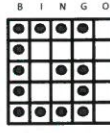

ELECTRONIC

\$180 - 50 cards

Also includes:

3-Four Leaf Clover cards, 3-Bonanzas cards, 1-Double Action

Add 30 cards for \$30!

Paper & Electronic Extras

- Paper Packet.....\$20
- Four Leaf Clover.....\$4
- Double Action.....\$5
- Bonanza.....\$2
- Red, White, & Blue.....\$4

Enjoy a free Sausage & Sauerkraut dog and bag of chips!

(While supplies last)

FIVE GUESTS WILL WIN A 'POT OF GOLD' worth \$500!

More chances to win fabulous prizes!

- Double Bingo
- Blue
- \$1199

#1

- "G" for GREEN
- Orange
- \$3000

#2

- Hardway Bingo
- Green
- \$1199

#3

- Double Bingo
- Yellow
- \$1199

#4

- Beer Mug
- Pink
- \$3000

#5

- FOUR LEAF CLOVER
- White
- \$7,777

#6

- Hardway Bingo
- Gray
- \$1199

#7

- Double Bingo
- Olive
- \$1199

#8

- Letter "E"
- Brown
- \$500, \$600, \$700, \$800, \$1000 or \$3000

#9

- Double Bingo
- Red
- \$1199