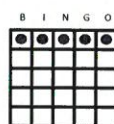

#16

- Double Bingo
- Orange Striped
- \$1199

#17

- Coverall + Red, White, & Blue
- Green Striped
- \$15,000

#18

Rules and Restrictions:

- The following rules are not all inclusive. For a complete list of rules please see an admissions clerk.
- Must be 18 years of age or older to play.
- All cash prizes are divided by the total amount of winners per game.
- Winner must have, and present, valid identification for any prize in excess of \$1,199.
- Winner must possess a valid, SIGNED receipt.
- No splitting or sharing of packets. i.e., any person playing a paper packet or computer MUST have their own receipt. No taking turns daubing paper with anyone.
- A Floor Worker may watch a player's cards for a maximum of two games. If a player is away from their unit for more than two games, their unit will be logged off and the player can re-log in when they return. You must be in the hall to play bingo and get paid for bingo.
- A regular bingo is any straight line or four corners.
- Cell phones and pagers must be turned on vibrate while any bingo session is in play.
- Soaring Eagle Bingo reserves the right to change any rules for any reason without notice.
- IT IS THE PLAYER'S RESPONSIBILITY TO STOP THE CALLER WHEN YOU HAVE A BINGO. Please do not count on your Floor Worker to holler bingo for you. PLEASE HOLLER LOUD!

St. Patrick's Day

Saturday, March 15, 2025

Warm Ups 12:00pm Early Birds 1:30pm Matinee 3:00pm

Warm Ups & Early Birds

Red, White, & Blue for all sessions is \$4.00ea.

Warm Ups 12:00pm

3 - Paper Cards: \$10.00 6 - Power Cards: \$10.00

- Regular Bingo
- Purple
- \$200

#1

- Regular Bingo
- Red
- \$200

#3

- Coverall + Red, White, & Blue
- Aqua
- \$500

#5

- Double Bingo
- Orange
- \$200

#2