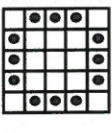

#12

- BONANZA
- 48#s or less win PROGRESSIVE
- 49#s and up pays \$1,199

#13

- Gold Coin
- Black
- \$3000

#14

- Inside Picture Frame
- Aqua
- \$1199

#15

- Big Kite
- Blue Striped
- \$3000

#16

- Double Bingo
- Orange Striped
- \$1199

#17

- Coverall + Red, White, & Blue
- Green Striped
- \$15,000

#18

Rules and Restrictions:

- The following rules are not all inclusive. For a complete list of rules please see an admissions clerk.
- Must be 18 years of age or older to play.
- All cash prizes are divided by the total amount of winners per game.
- Winner must have, and present, valid identification for any prize in excess of \$1,199.
- Winner must possess a valid, SIGNED receipt.
- No splitting or sharing of packets. i.e., any person playing a paper packet or computer MUST have their own receipt. No taking turns daubing paper with anyone.
- A Floor Worker may watch a player's cards for a maximum of two games. If a player is away from their unit for more than two games, their unit will be logged off and the player can re-log in when they return. You must be in the hall to play bingo and get paid for bingo.
- A regular bingo is any straight line or four corners.
- Cell phones and pagers must be turned on vibrate while any bingo session is in play.
- Soaring Eagle Bingo reserves the right to change any rules for any reason without notice.
- IT IS THE PLAYER'S RESPONSIBILITY TO STOP THE CALLER WHEN YOU HAVE A BINGO. Please do not count on your Floor Worker to holler bingo for you. PLEASE HOLLER LOUD!