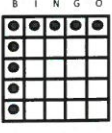

#2

- Hardway Bingo
- Green
- \$1199

#3

- Double Bingo
- Yellow
- \$1199

#4

- Beer Mug
- Pink
- \$3000

#5

- FOUR LEAF CLOVER
- White
- \$7,777

#6

- Hardway Bingo
- Gray
- \$1199

#7

- Double Bingo
- Olive
- \$1199

#8

- Letter "E"
- Brown
- \$500, \$600, \$700, \$800, \$1000 or \$3000

#9

- Double Bingo
- Red
- \$1199

#10

- Crazy "L"
- Purple
- \$1199

#11

- DOUBLE ACTION
- 33#s or less win \$100,000
- 34#s pays \$10,000
- 35#s pays \$1,000 39#s pays \$600
- 36#s pays \$900 40#s pays \$500
- 37#s pays \$800 41#s and up pays \$1199
- 38#s pays \$700