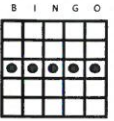

- Double Bingo
- Orange
- \$200

#2

- Hardway Bingo
- Blue Striped
- \$200

#4

## Early Birds 1:30pm

6 on 9 Paper or 12 - Electronic Cards: \$10.00

- Regular Bingo
- Pink
- \$750

#1

- Regular Bingo
- Grey
- \$750

#4

- Letter "X"
- Orange
- \$750

#7

- Double Bingo
- Aqua
- \$750

#2

- Inside Picture Frame
- Olive
- \$750

#5

- Regular Bingo
- Purple
- \$750

#8

- Double Bingo
- Brown
- \$750

#3

- Six Pack anywhere
- Blue
- \$750

#6

- Coverall + Red, White & Blue
- Green
- \$1,199

#9

\*In order to purchase a box for this session you must be purchasing a box for the main session.